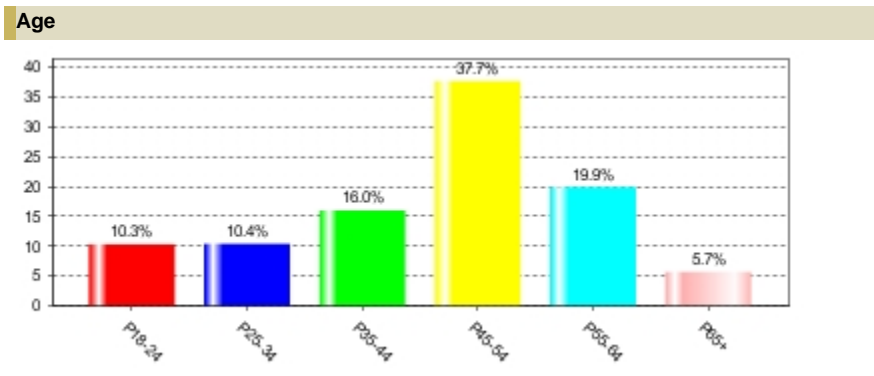

# 96.5 WCMF Demographics

Radio Stations : WCMF-FM  
 ROCHESTER, NY - Metro  
 Scarborough R1 2014: Feb13-Jan14  
 Adults 18+

### Employment Status

Employed Full-Time	60.1%
Employed Part-Time	13.6%
<b>Not Employed</b>	
A Homemaker	3%
A Student	0.9%
Retired	8.7%
Disabled	10.2%
Temporarily Laid-Off	1.3%
Not Employed-Looking For Work	2.2%
Other	0%