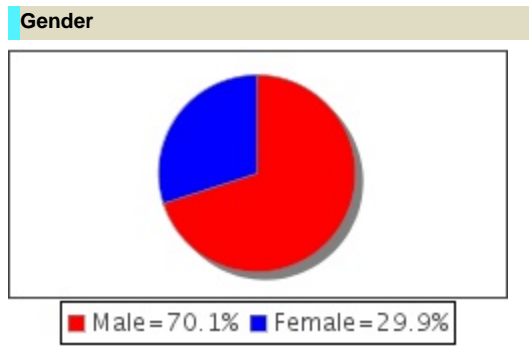

# 96.5 WCMF Demographics

Radio Stations : WCMF-FM  
 ROCHESTER, NY - Metro  
 Scarborough R1 2014: Feb13-Jan14  
 Adults 18+

### Employment Status

Employed Full-Time	60.1%
Employed Part-Time	13.6%
<b>Not Employed</b>	
A Homemaker	3%
A Student	0.9%
Retired	8.7%
Disabled	10.2%
Temporarily Laid-Off	1.3%
Not Employed-Looking For Work	2.2%
Other	0%