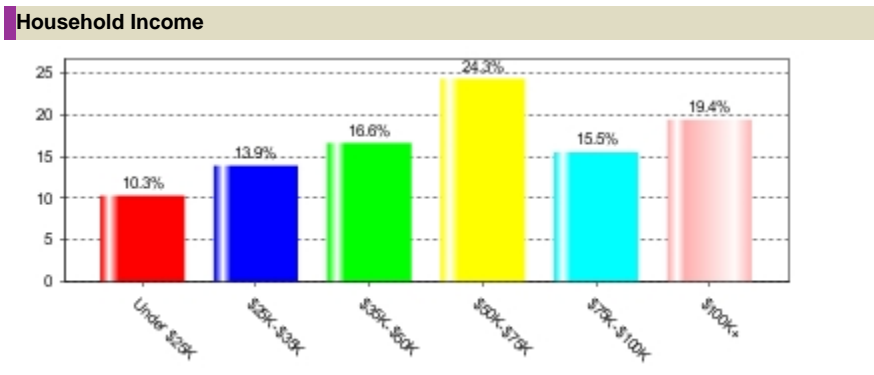

# 96.5 WCMF Demographics

Radio Stations : WCMF-FM  
 ROCHESTER, NY - Metro  
 Scarborough R1 2014: Feb13-Jan14  
 Adults 18+

### Employment Status

Employed Full-Time	60.1%
Employed Part-Time	13.6%
<b>Not Employed</b>	
A Homemaker	3%
A Student	0.9%
Retired	8.7%
Disabled	10.2%
Temporarily Laid-Off	1.3%
Not Employed-Looking For Work	2.2%
Other	0%